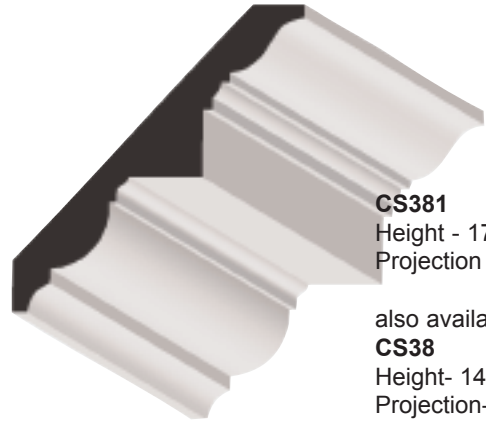

**CS406**  
Height - 200mm  
Projection - 166mm

**CS381**  
Height - 178mm  
Projection - 168mm

also available as  
**CS38**  
Height- 140mm  
Projection- 127mm  
**CS382**  
Height- 110mm  
Projection- 115mm

**CS408**  
Height- 110mm  
Projection - 105mm

**CS605**  
Height - 115mm  
Projection - 110mm

**CS417**  
Height- 97mm  
Projection - 167mm

**CS415**  
Height - 100mm  
Projection - 150mm

**CS416**  
Height - 55mm  
Projection - 130mm

**CS414**  
Height - 55mm  
Projection - 154mm