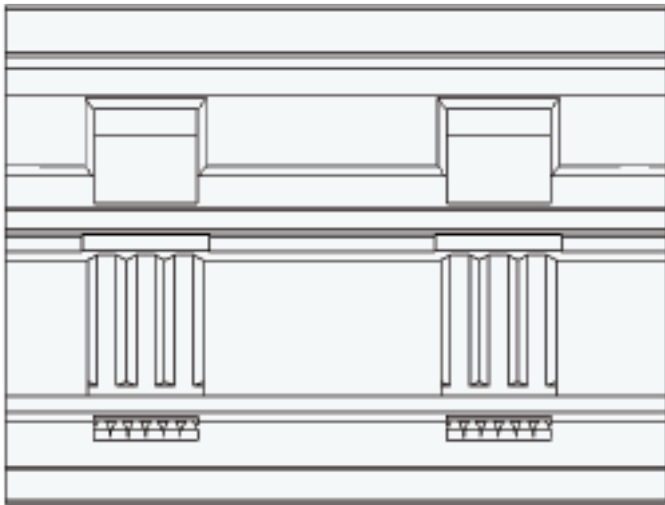

Doric
 Height - 395mm
 Projection - 220mm

Large Greek Key
 Height - 117mm
 Projection - 350mm

Large Guilloche
 Height - 117mm
 Projection - 350mm

CS304
 Height - 104mm
 Projection - 204mm