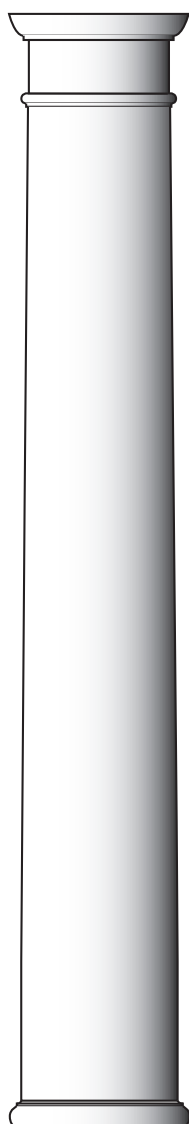

Columns

Plain Column

Height - 1800-2400mm

Base Dia - 260mm

Top Dia - 220mm

Fluted Column

Height - 2130-2230mm

Base Dia - 324mm

Top Dia - 324mm

Small Column

Height - 1240mm

Base Dia - 195mm

Top Dia - 190mm

Width - W, Height - H, all panels 1.5m in length

all sizes are approximate